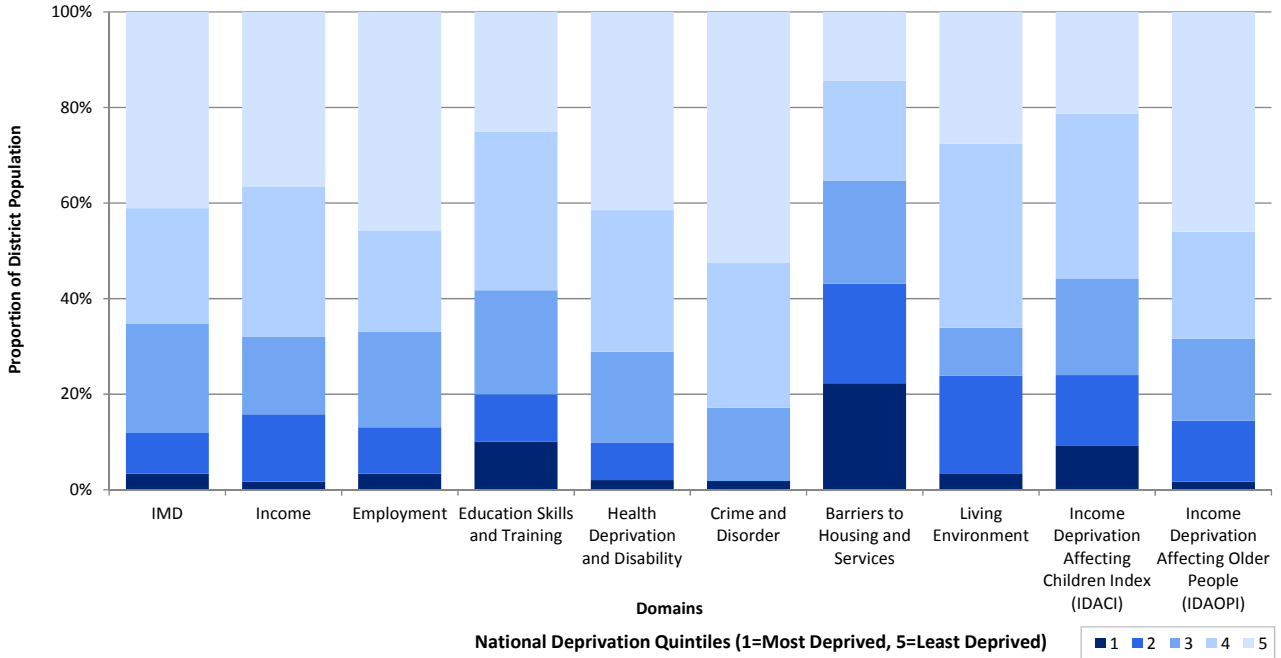

The English Indices of Deprivation 2015 Tewkesbury District Summary

Tewkesbury is the **4th most deprived district** in Gloucestershire and ranks as the **262nd** most deprived of the 326 districts in England

Tewkesbury district has the **greatest proportion of population (53%)** in Gloucestershire living in the **least deprived 20% of LSOAs in England for "Crime and Disorder"**

Indices of Deprivation Domains by National Quintile