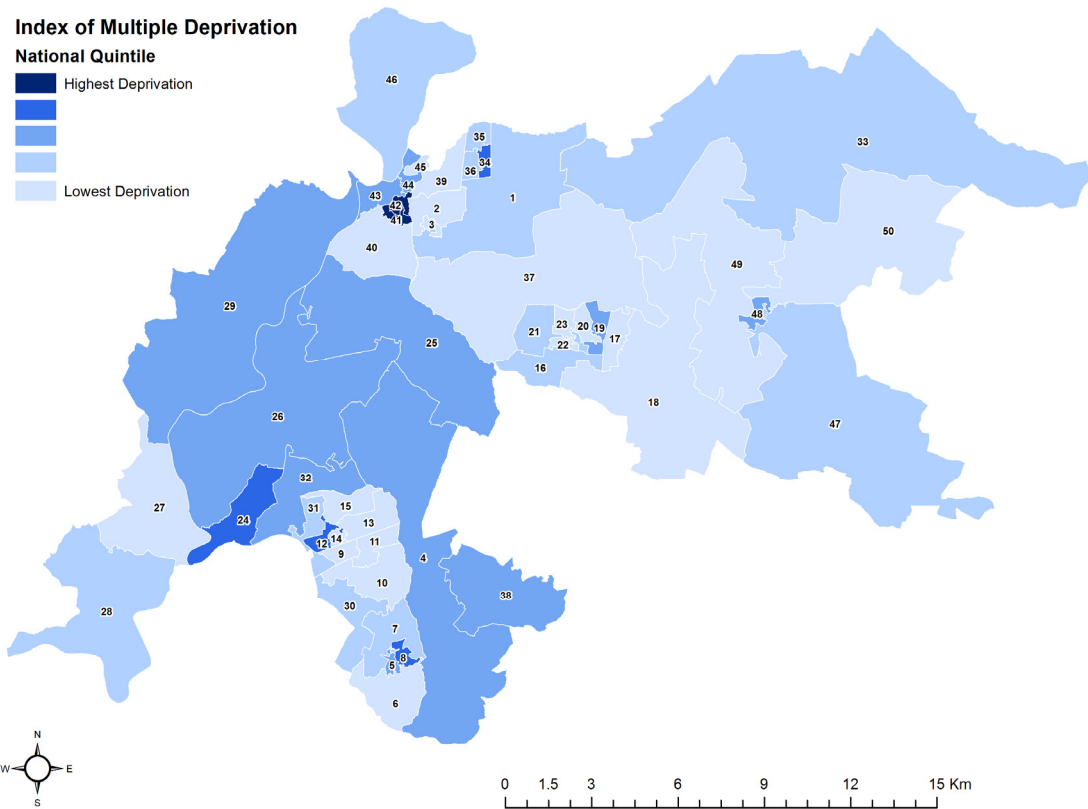

# The English Indices of Deprivation 2015 Tewkesbury District Summary

Tewkesbury is the **4<sup>th</sup> most deprived district** in Gloucestershire and ranks as the **262<sup>nd</sup>** most deprived of the 326 districts in England

Tewkesbury district has the **greatest proportion of population (53%)** in Gloucestershire living in the **least deprived 20% of LSOAs in England for "Crime and Disorder"**

## Indices of Deprivation Domains by National Quintile

## Index of Multiple Deprivation National Quintile

Map Key	LSOA Name
1	ASHCHURCH WITH WALTON CARDIFF 1
2	ASHCHURCH WITH WALTON CARDIFF 2
3	ASHCHURCH WITH WALTON CARDIFF 3
4	BADGEWORTH
5	BROCKWORTH 1
6	BROCKWORTH 2
7	BROCKWORTH 3
8	BROCKWORTH 4
9	CHURCHDOWN BROOKFIELD 1
10	CHURCHDOWN BROOKFIELD 2
11	CHURCHDOWN BROOKFIELD 3
12	CHURCHDOWN ST JOHN'S 1
13	CHURCHDOWN ST JOHN'S 2
14	CHURCHDOWN ST JOHN'S 3
15	CHURCHDOWN ST JOHN'S 4
16	CLEEVE GRANGE
17	CLEEVE HILL 1
18	CLEEVE HILL 2
19	CLEEVE ST MICHAEL'S 1
20	CLEEVE ST MICHAEL'S 2
21	CLEEVE WEST 1
22	CLEEVE WEST 2
23	CLEEVE WEST 3
24	COOMBE HILL 1
25	COOMBE HILL 2
26	COOMBE HILL 3
27	HIGHNAM WITH HAW BRIDGE 1
28	HIGHNAM WITH HAW BRIDGE 2
29	HIGHNAM WITH HAW BRIDGE 3
30	HULLCLOCOTE
31	INNSWORTH WITH DOWN HATHERLEY 1
32	INNSWORTH WITH DOWN HATHERLEY 2
33	ISBOURNE
34	NORTHWAY 1
35	NORTHWAY 2
36	NORTHWAY 3
37	OXTEND HILL
38	SHURDINGTON
39	TEWESBURY NEWTOWN
40	TEWESBURY PRIOR'S PARK 1
41	TEWESBURY PRIOR'S PARK 2
42	TEWESBURY PRIOR'S PARK 3
43	TEWESBURY TOWN WITH MITTON 1
44	TEWESBURY TOWN WITH MITTON 2
45	TEWESBURY TOWN WITH MITTON 3
46	TWYNING
47	WINCHCOMBE 1
48	WINCHCOMBE 2
49	WINCHCOMBE 3
50	WINCHCOMBE 4